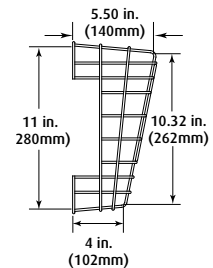

APPROVALS AND WARRANTY

TESTING

STI-9625 has been tested and approved or listed by:
 · UL, cUL Listed S3504

WARRANTY

Lifetime guarantee against breakage in normal use.

MODEL	HEIGHT	WIDTH	DEPTH
STI-9623	7.75 in. (196mm)	6 in. (152mm)	6 in. (152mm)
STI-9624	8.875 in. (225mm)	5.5 in. (140mm)	4.75 in. (120mm)
STI-9625	7.875 in. (200mm)	10.25 in. (260mm)	12.625 in. (321mm)
STI-9706	10.82 in. (275mm)	9.32 in. (237mm)	4 in. (120mm)
STI-9707	11 in. (280mm)	9.62 in. (244mm)	5.5 in. (140mm)

NOTE: No tamper resistant stainless steel screws available for STI-9625.

FRONT VIEW

SIDE VIEW

STI-9623

STI-9624

STI-9706

STI-9707

TOP VIEW