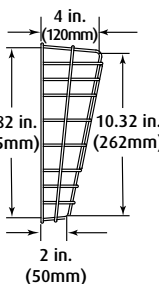

APPROVALS AND WARRANTY

TESTING

STI-9625 has been tested and approved or listed by:
 · UL, cUL Listed S3504

WARRANTY

Lifetime guarantee against breakage in normal use.

MODEL	HEIGHT	WIDTH	DEPTH
STI-9623	7.75 in. (196mm)	6 in. (152mm)	6 in. (152mm)
STI-9624	8.875 in. (225mm)	5.5 in. (140mm)	4.75 in. (120mm)
STI-9625	7.875 in. (200mm)	10.25 in. (260mm)	12.625 in. (321mm)
STI-9706	10.82 in. (275mm)	9.32 in. (237mm)	4 in. (120mm)
STI-9707	11 in. (280mm)	9.62 in. (244mm)	5.5 in. (140mm)

NOTE: No tamper resistant stainless steel screws available for STI-9625.

FRONT VIEW

SIDE VIEW

STI-9623

STI-9624

STI-9706

STI-9707

TOP VIEW

SIDE VIEW

STI-9625

Safety Technology International, Inc.

2306 Airport Road
 Waterford, Michigan
 48327, USA

Tel: 248-673-9898
 Fax: 248-673-1246
 Tollfree: 800-888-4784
 info@sti-usa.com
 www.sti-usa.com

Unit 49G Pipers Road
 Park Farm Industrial Estate
 Redditch, Worcestershire
 B98 0HU England