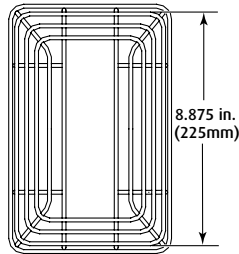

APPROVALS AND WARRANTY

TESTING

STI-9625 has been tested and approved or listed by:
 · UL, cUL Listed S3504

WARRANTY

Lifetime guarantee against breakage in normal use.

MODEL	HEIGHT	WIDTH	DEPTH
STI-9623	7.75 in. (196mm)	6 in. (152mm)	6 in. (152mm)
STI-9624	8.875 in. (225mm)	5.5 in. (140mm)	4.75 in. (120mm)
STI-9625	7.875 in. (200mm)	10.25 in. (260mm)	12.625 in. (321mm)
STI-9706	10.82 in. (275mm)	9.32 in. (237mm)	4 in. (120mm)
STI-9707	11 in. (280mm)	9.62 in. (244mm)	5.5 in. (140mm)

NOTE: No tamper resistant stainless steel screws available for STI-9625.

FRONT VIEW

SIDE VIEW

STI-9623

STI-9624

STI-9706

STI-9707

TOP VIEW

SIDE VIEW

STI-9625

Safety Technology International, Inc.

2306 Airport Road
 Waterford, Michigan
 48327, USA

Tel: 248-673-9898
 Fax: 248-673-1246
 Tollfree: 800-888-4784
 info@sti-usa.com
 www.sti-usa.com

Unit 49G Pipers Road
 Park Farm Industrial Estate
 Redditch, Worcestershire
 B98 0HU England