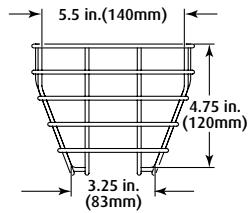

STI Beam Smoke Damage Stopper®

Dimensions and Technical Information

MODELS AVAILABLE

- **STI-9623** Beam Smoke Damage Stopper for DS240 & DS241
- **STI-9624** Beam Smoke Damage Stopper for Fireray 50/100 R
- **STI-9625** Beam Smoke Damage Stopper for System Sensor Beam Smoke Detector 6424
- **STI-9706** Beam Smoke Damage Stopper - flush mount for System Sensor 1224
- **STI-9707** Beam Smoke Damage Stopper - surface mount
- **SUB-82** Tamper resistant stainless steel screws, #8 x 1 1/2 in. snake eye
- **19038** 5/16 in. hex drive tamper bit for tamper resistant screws

APPROVALS AND WARRANTY

TESTING

STI-9625 has been tested and approved or listed by:
· UL, cUL Listed S3504

WARRANTY

Lifetime guarantee against breakage in normal use.

MODEL	HEIGHT	WIDTH	DEPTH
STI-9623	7.75 in. (196mm)	6 in. (152mm)	6 in. (152mm)
STI-9624	8.875 in. (225mm)	5.5 in. (140mm)	4.75 in. (120mm)
STI-9625	7.875 in. (200mm)	10.25 in. (260mm)	12.625 in. (321mm)
STI-9706	10.82 in. (275mm)	9.32 in. (237mm)	4 in. (120mm)
STI-9707	11 in. (280mm)	9.62 in. (244mm)	5.5 in. (140mm)

NOTE: No tamper resistant stainless steel screws available for STI-9625.

STI-9624

STI-9707

Safety Technology International, Inc.

2306 Airport Road
Waterford, Michigan
48327, USA

Tel: 248-673-9898
Fax: 248-673-1246
Tollfree: 800-888-4784
info@sti-usa.com
www.sti-usa.com

Unit 49G Pipers Road
Park Farm Industrial Estate
Redditch, Worcestershire
B98 0HU England

Tel: 44 (0) 1527 520 999
Fax: 44 (0) 1527 501 999
Free: 0800 085 1678 (UK)
www.sti-europe.com