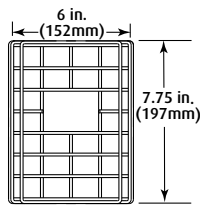

STI Beam Smoke Damage Stopper®

Dimensions and Technical Information

MODELS AVAILABLE

- **STI-9623** Beam Smoke Damage Stopper for DS240 & DS241
- **STI-9624** Beam Smoke Damage Stopper for Fireray 50/100 R
- **STI-9625** Beam Smoke Damage Stopper for System Sensor Beam Smoke Detector 6424
- **STI-9706** Beam Smoke Damage Stopper - flush mount for System Sensor 1224
- **STI-9707** Beam Smoke Damage Stopper - surface mount
- **SUB-82** Tamper resistant stainless steel screws, #8 x 1 1/2 in. snake eye
- **19038** 5/16 in. hex drive tamper bit for tamper resistant screws

APPROVALS AND WARRANTY

TESTING

STI-9625 has been tested and approved or listed by:
· UL, cUL Listed S3504

WARRANTY

Lifetime guarantee against breakage in normal use.

MODEL	HEIGHT	WIDTH	DEPTH
STI-9623	7.75 in. (196mm)	6 in. (152mm)	6 in. (152mm)
STI-9624	8.875 in. (225mm)	5.5 in. (140mm)	4.75 in. (120mm)
STI-9625	7.875 in. (200mm)	10.25 in. (260mm)	12.625 in. (321mm)
STI-9706	10.82 in. (275mm)	9.32 in. (237mm)	4 in. (120mm)
STI-9707	11 in. (280mm)	9.62 in. (244mm)	5.5 in. (140mm)

NOTE: No tamper resistant stainless steel screws available for STI-9625.

FRONT VIEW