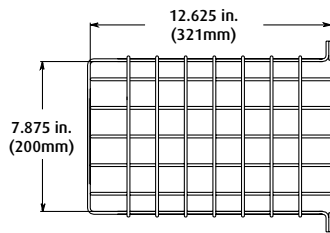

SIDE VIEW

STI-9625

Safety Technology International, Inc.

2306 Airport Road
Waterford, Michigan
48327, USA

Tel: 248-673-9898
Fax: 248-673-1246
Tollfree: 800-888-4784
info@sti-usa.com
www.sti-usa.com

Unit 49G Pipers Road
Park Farm Industrial Estate
Redditch, Worcestershire
B98 0HU England

Tel: 44 (0) 1527 520 999
Fax: 44 (0) 1527 501 999
Free: 0800 085 1678 (UK)
www.sti-europe.com