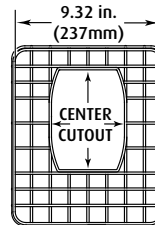

APPROVALS AND WARRANTY

TESTING

STI-9625 has been tested and approved or listed by:
 · UL, cUL Listed S3504

WARRANTY

Lifetime guarantee against breakage in normal use.

MODEL	HEIGHT	WIDTH	DEPTH
STI-9623	7.75 in. (196mm)	6 in. (152mm)	6 in. (152mm)
STI-9624	8.875 in. (225mm)	5.5 in. (140mm)	4.75 in. (120mm)
STI-9625	7.875 in. (200mm)	10.25 in. (260mm)	12.625 in. (321mm)
STI-9706	10.82 in. (275mm)	9.32 in. (237mm)	4 in. (120mm)
STI-9707	11 in. (280mm)	9.62 in. (244mm)	5.5 in. (140mm)

NOTE: No tamper resistant stainless steel screws available for STI-9625.

FRONT VIEW

SIDE VIEW

STI-9623

STI-9624

STI-9706

STI-9707

TOP VIEW

SIDE VIEW

STI-9625

Safety Technology International, Inc.

2306 Airport Road
 Waterford, Michigan
 48327, USA

Tel: 248-673-9898
 Fax: 248-673-1246
 Tollfree: 800-888-4784
 info@sti-usa.com
 www.sti-usa.com

Unit 49G Pipers Road
 Park Farm Industrial Estate
 Redditch, Worcestershire
 B98 0HU England