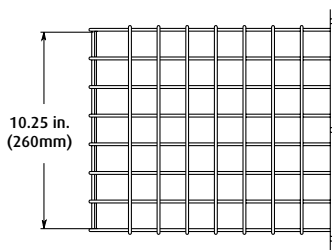

STI-9625

TOP VIEW