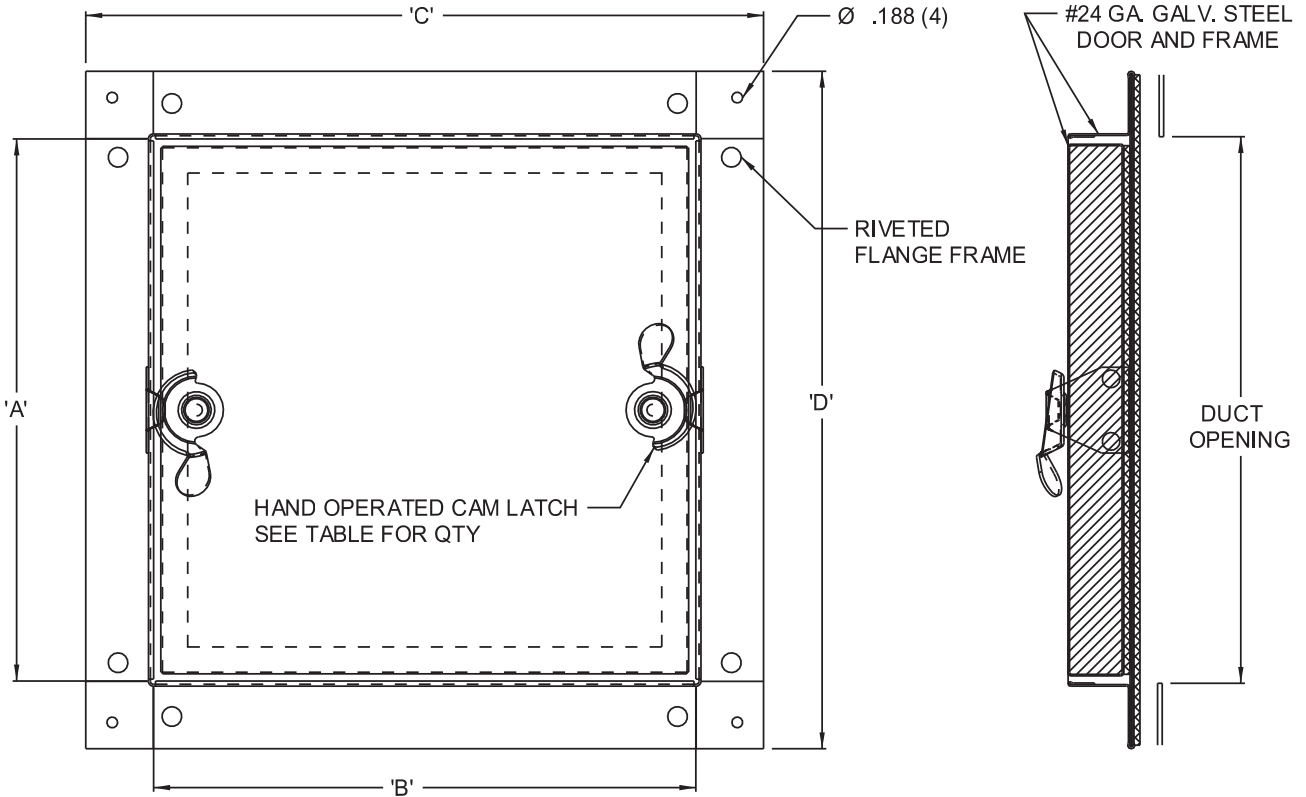

www.acudor.com
U.S.A.: info@acudor.com / 800.722.0501
CANADA: info@acudor.ca / 844.228.3671
INTERNATIONAL: info@acudorintl.com
 905.428.2240

CDSS-6030

SELF STICK DUCT DOOR - NO HINGE

QTY.	NOMINAL SIZE	A	B	C	D	DUCT OPENING	LATCH
	6 x 6 (152 x 152)	5.375 (137)	5.375 (137)	7.875 (200)	9.875 (251)	4-1/2 X 4-1/2 (114 x 114)	2
	8 x 8 (203 x 203)	7.375 (187)	7.375 (187)	9.875 (251)	9.875 (251)	6-1/2 X 6-1/2 (165 x 165)	2
	10 x 10 (254 x 254)	9.375 (238)	9.375 (238)	11.875 (302)	11.875 (302)	8-1/2 X 8-1/2 (216 x 216)	2
	12 x 12 (305 x 305)	11.375 (289)	11.375 (289)	13.875 (352)	13.875 (352)	10-1/2 X 10-1/2 (267 x 267)	2
	12 x 18 (305 x 457)	17.375 (441)	11.375 (289)	13.875 (352)	19.875 (505)	10-1/2 x 16-1/2 (267 x 419)	4
	14 x 14 (356 x 356)	13.375 (340)	13.375 (340)	15.875 (403)	15.875 (403)	12-1/2 x 12-1/2 (318 x 318)	4
	16 x 16 (406 x 406)	15.375 (391)	15.375 (391)	17.875 (454)	17.875 (454)	14-1/2 x 14-1/2 (368 x 368)	4
	18 x 18 (457 x 457)	17.375 (441)	17.375 (441)	19.875 (505)	19.875 (505)	16-1/2 x 16-1/2 (419 x 419)	4
	20 x 20 (508 x 508)	19.375 (492)	19.375 (492)	21.875 (556)	21.875 (556)	18-1/2 x 18-1/2 (470 x 470)	4
	24 x 24 (610 x 610)	23.375 (594)	23.375 (594)	25.875 (657)	25.875 (657)	22-1/2 x 22-1/2 (572 x 572)	4

STANDARD FEATURES: REMOVABLE DOOR PANEL,
 SELF TIGHTENING HAND OPERATED CAM LATCH,
 GALVANIZED STEEL, MILL FINISH.

- OPTIONS:
- LOCK TYPE
 - OTHER
- MATERIAL
- STAINLESS STEEL
 - ALUMINUM
 - OTHER

JOB NAME:
 CUSTOMER: