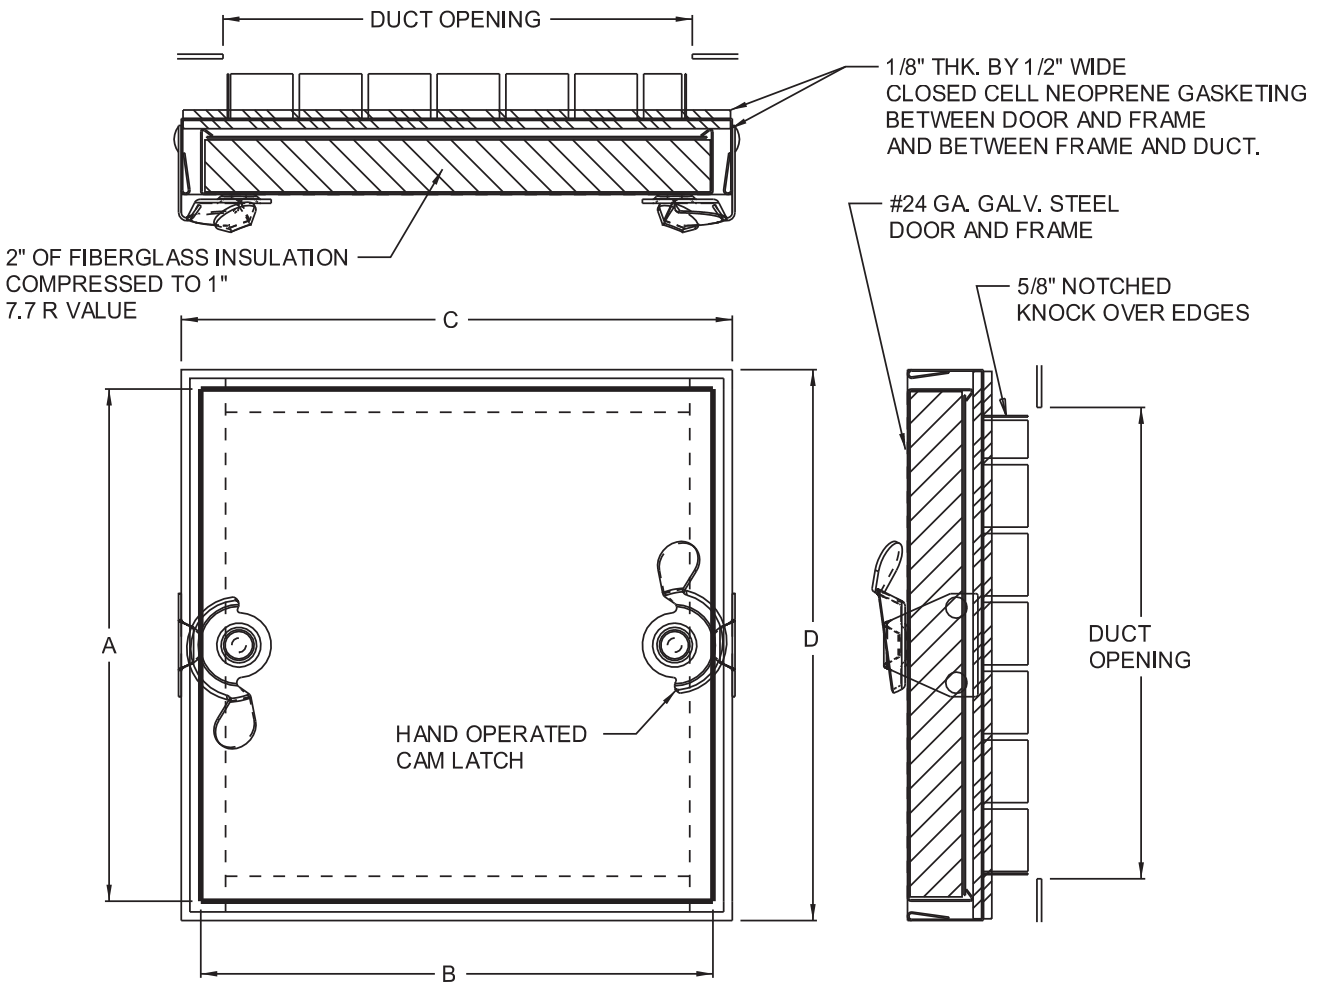

ACUDOR

www.acudor.com
U.S.A.: info@acudor.com / 800.722.0501
CANADA: info@acudor.ca / 844.228.3671
INTERNATIONAL: info@acudorintl.com
(905) 428.2240

CD-5080

DUCT DOOR - NO HINGE

QTY.	NOMINAL SIZE	A	B	C	D	DUCT OPENING	LATCH
	6 x 6 (152 x 152)	5.5 (140)	5.5 (140)	6 (152)	6 (152)	4.75 x 4.75 (121 x 121)	2
	8 x 8 (203 x 203)	7.5 (191)	7.5 (191)	8 (203)	8 (203)	6.75 x 6.75 (171 x 171)	2
	10 x 10 (254 x 254)	9.5 (241)	9.5 (241)	10 (250)	10 (250)	8.75 x 8.75 (222 x 222)	2
	12 x 12 (304 x 304)	11.5 (292)	11.5 (292)	12 (304)	12 (304)	10.75 x 10.75 (273 x 273)	2
	14 x 14 (356 x 356)	13.5 (343)	13.5 (343)	14 (356)	14 (356)	12.75 x 12.75 (324 x 324)	4
	16 x 16 (406 x 406)	15.5 (394)	15.5 (394)	16 (356)	16 (356)	14.75 x 14.75 (375 x 375)	4
	18 x 18 (457 x 457)	17.5 (445)	17.5 (445)	18 (457)	18 (457)	16.75 x 16.75 (425 x 425)	4
	20 x 20 (508 x 508)	19.5 (495)	19.5 (495)	20 (508)	20 (508)	18.75 x 18.75 (476 x 476)	4
	24 x 24 (610 x 610)	23.5 (597)	23.5 (597)	24 (610)	24 (610)	22.75 x 22.75 (578 x 578)	4

STANDARD FEATURES: REMOVABLE DOOR PANEL, SELF TIGHTENING HAND OPERATED CAM LATCH, GALVANIZED STEEL, MILL FINISH.

OPTIONS:

LOCK TYPE

OTHER

MATERIAL

- STAINLESS STEEL
- ALUMINUM
- OTHER

JOB NAME:

APPROVED BY: