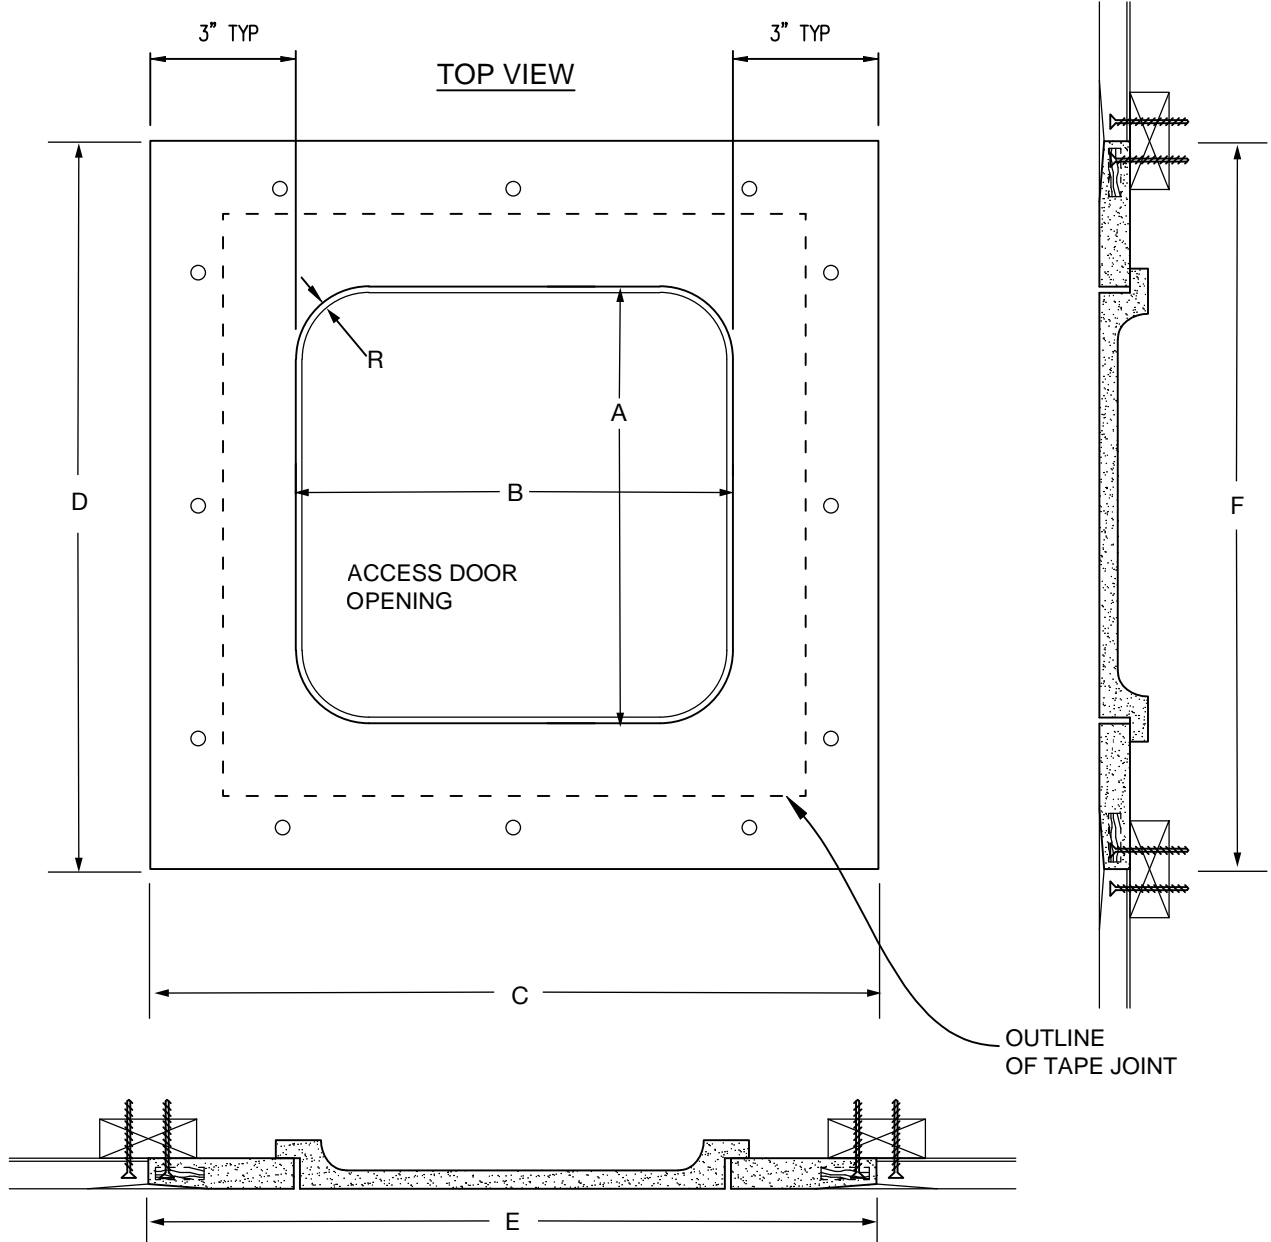

## RADIUS CORNER POP-OUT ACCESS PANEL

QTY.	NOMINAL SIZE	A	B	C	D	E	F	R
	9" x 9" (229 x 229)	9" (229)	9" (229)	15" (381)	15" (381)	15" (381)	15" (381)	1.5"
	12" x 12" (305 x 305)	12" (305)	12" (305)	18" (457)	18" (457)	18" (457)	18" (457)	1.75"
	16" x 16" (406 x 406)	16" (406)	16" (406)	22" (559)	22" (559)	22" (559)	22" (559)	3.00"
	18" x 18" (457 x 457)	18" (457)	18" (457)	24" (610)	24" (610)	24" (610)	24" (610)	3.00"
	24" x 24" (610 x 610)	24" (610)	24" (610)	30" (762)	30" (762)	30" (762)	30" (762)	3.00"
	22" x 30" (559 x 762)	30" (559)	22" (559)	28" (711)	36" (711)	28" (711)	36" (711)	3.00"
	30" x 30" (762 x 762)	30" (762)	30" (762)	36" (914)	36" (914)	36" (914)	36" (914)	3.00"