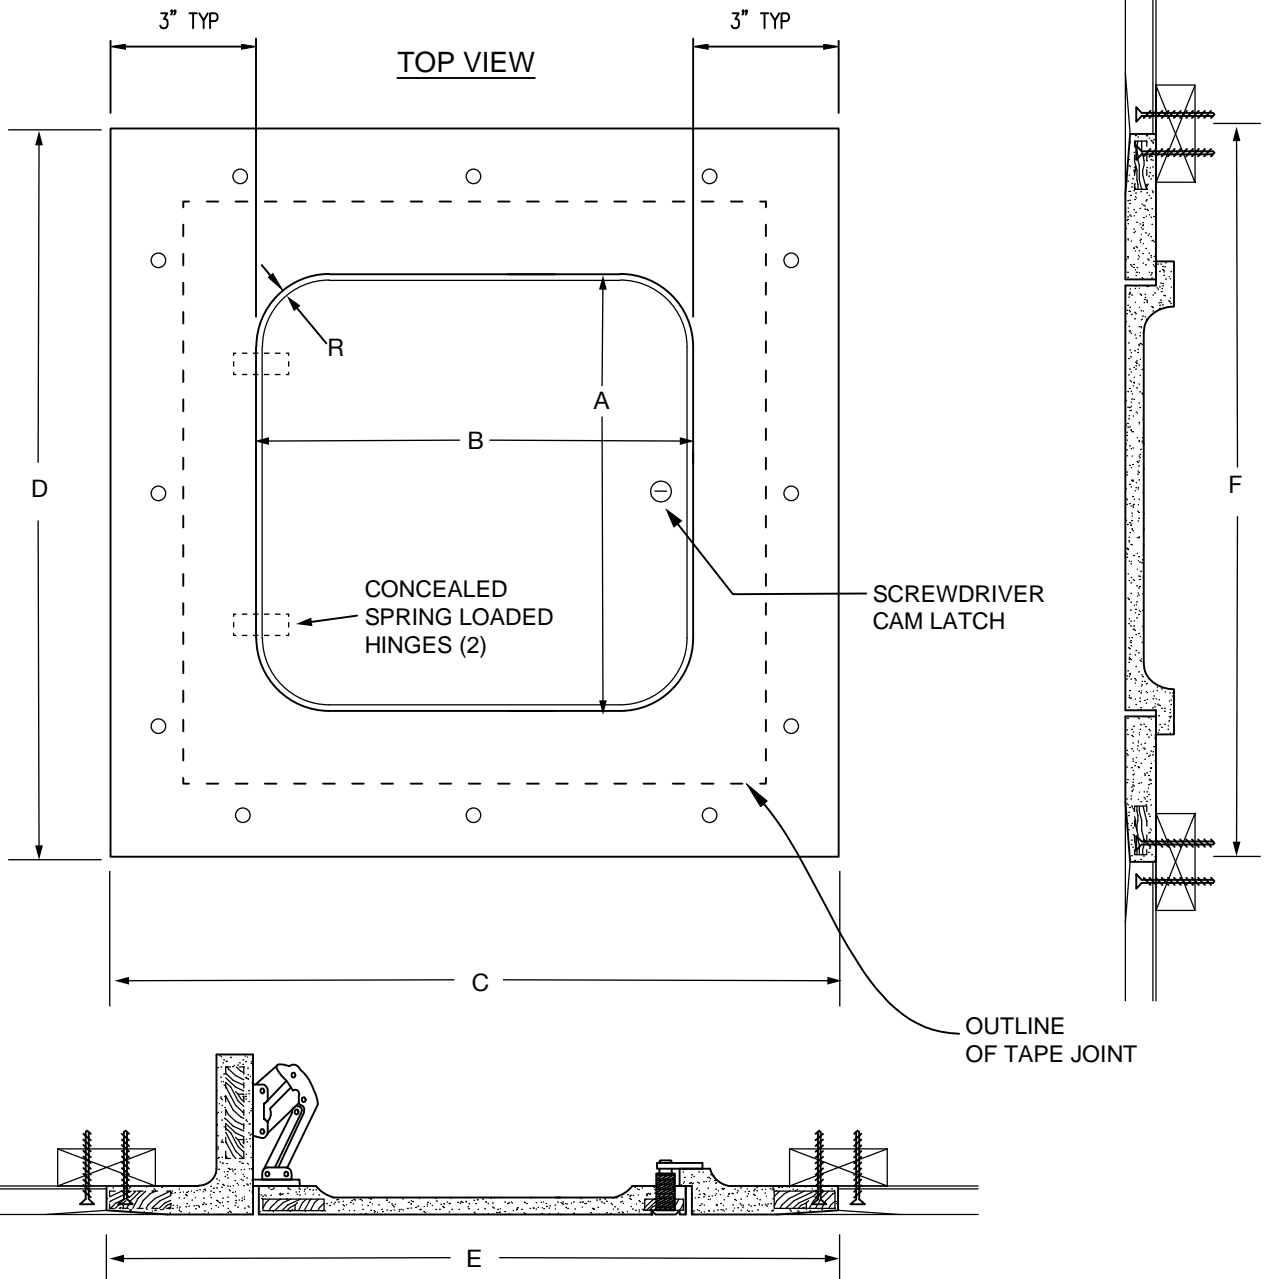

www.acudor.com
 U.S.A.: info@acudor.com / 800.722.0501
 CANADA: info@acudor.ca / 844.228.3671
 INTERNATIONAL: info@acudorintl.com
 905.428.2240

GFRG-RH

RADIUS CORNER HINGED ACCESS PANEL

QTY.	NOMINAL SIZE	A	B	C	D	E	F	R
	9" x 9" (229 x 229)	9" (229)	9" (229)	15" (381)	15" (381)	15" (381)	15" (381)	1.5"
	12" x 12" (305 x 305)	12" (305)	12" (305)	18" (457)	18" (457)	18" (457)	18" (457)	1.75"
	16" x 16" (406 x 406)	16" (406)	16" (406)	22" (559)	22" (559)	22" (559)	22" (559)	3.00"
	18" x 18" (457 x 457)	18" (457)	18" (457)	24" (610)	24" (610)	24" (610)	24" (610)	3.00"
	24" x 24" (610 x 610)	24" (610)	24" (610)	30" (762)	30" (762)	30" (762)	30" (762)	3.00"
	22" x 30" (559 x 762)	30" (559)	22" (559)	28" (711)	36" (711)	28" (711)	36" (711)	3.00"
	30" x 30" (762 x 762)	30" (762)	30" (762)	36" (914)	36" (914)	36" (914)	36" (914)	3.00"