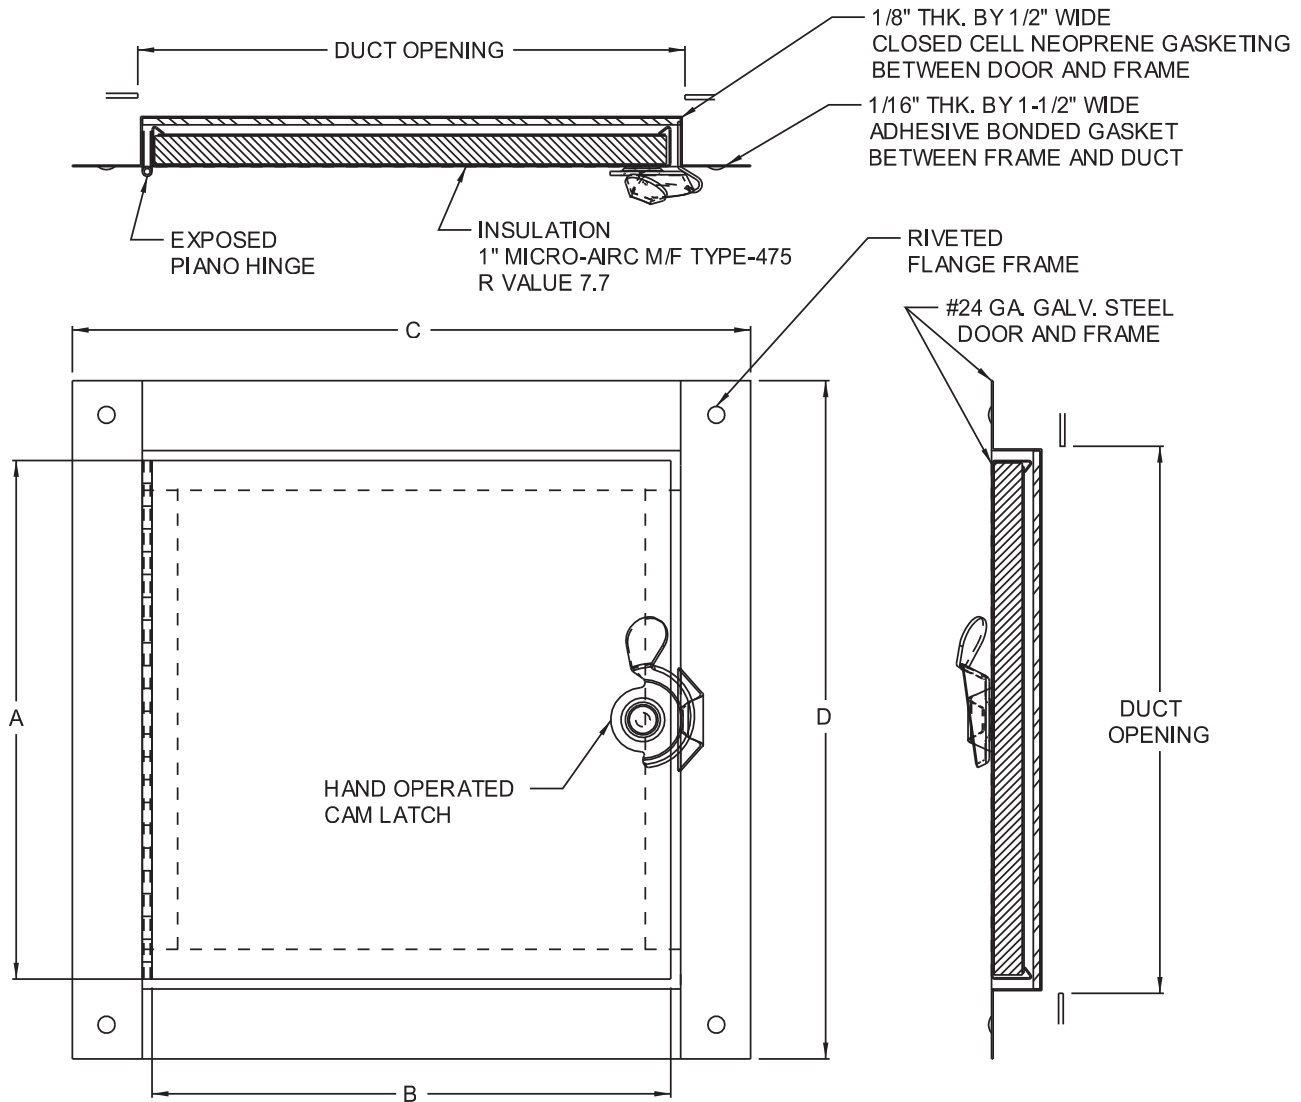

www.acudor.com
 U.S.A.: info@acudor.com / 800.722.0501
 CANADA: info@acudor.ca / 844.228.3671
 INTERNATIONAL: info@acudorintl.com
 (905) 428.2240

HD-5070-F

HINGED DUCT DOOR FOR FIBREGLASS DUCT

QTY.	NOMINAL SIZE	A	B	C	D	DUCT OPENING	LATCH
	6 x 6 (152 x 152)	5.375 (137)	5.375 (137)	8.875 (225)	8.875 (225)	6 x 6 (152 x 152)	2
	8 x 8 (203 x 203)	7.375 (187)	7.375 (187)	10.875 (276)	10.875 (276)	8 x 8 (203 x 203)	2
	10 x 10 (254 x 254)	9.375 (238)	9.375 (238)	12.875 (327)	12.875 (327)	10 x 10 (254 x 254)	2
	12 x 12 (304 x 304)	11.375 (289)	11.375 (289)	14.875 (378)	14.875 (378)	12 x 12 (304 x 304)	2
	14 x 14 (356 x 356)	13.375 (340)	13.375 (340)	16.875 (429)	16.875 (429)	14 x 14 (356 x 356)	2
	16 x 16 (406 x 406)	15.375 (391)	15.375 (391)	18.875 (479)	18.875 (479)	16 x 16 (406 x 406)	2
	18 x 18 (457 x 457)	17.375 (441)	17.375 (441)	20.875 (530)	20.875 (530)	18 x 18 (457 x 457)	2
	24 x 24 (610 x 610)	23.375 (603)	23.375 (603)	26.875 (683)	26.875 (683)	24 x 24 (610 x 610)	2

STANDARD FEATURES: PIANO HINGED DOOR PANEL, SELF TIGHTENING HAND OPERATED CAM LATCH, GALVANIZED STEEL, MILL FINISH.

OPTIONS:

LOCK TYPE
 OTHER

MATERIAL
 STAINLESS STEEL
 ALUMINUM
 OTHER

JOB NAME:

APPROVED BY: