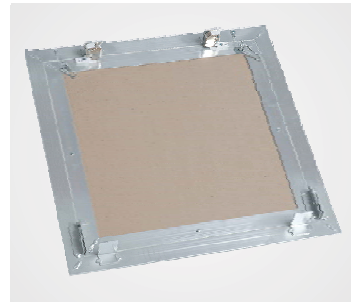

Drywall Access Panel with Fully Detachable Hatch

Aluminum frame, with drywall inlay, for ceilings, drywall, and various applications - System F2 AK

NEW

Ready-to-paint door leaf

Description

The access panel consists of a welded aluminum frame and is available with 1/2" (12.7 mm) or 5/8" (15.9 mm) inlaid drywall and two latches.

Both an outer and an inner frame assembly consists of high grade aluminum which is bonded with a special welding process.

For sizes 12" x 12" (305 mm x 305 mm) and up the access panels are equipped with a safety-system to prevent accidental opening. This safety system must be reattached if the hatch is removed.

A reveal of just 1/16" (1,59 mm) is all that is visible of the access panel that blends into a wall or ceiling.

The concealed snap locks open the access panel when pressure is applied to the spring loaded latch side.

The panel door is equipped with a perimeter seal.

Fully detachable hatch

Customized solutions

Customized sizes can be produced in every dimension upon request.

Drywall insert with screws on larger sizes than 24" x 24" (610 mm x 610 mm).