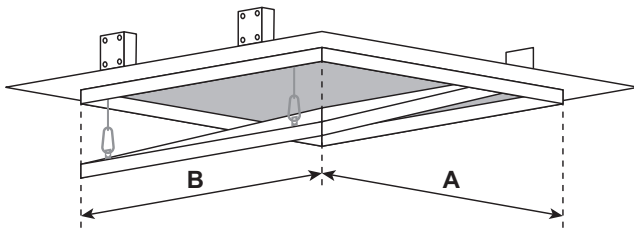

Drywall Access Panel with Fully Detachable Hatch

Aluminum frame, with drywall inlay, for ceilings, drywall, and various applications - System F2 AK

NEW

Ready-to-paint door leaf

Description

The access panel consists of a welded aluminum frame and is available with 1/2" (12.7 mm) or 5/8" (15.9 mm) inlaid drywall and two latches.

Both an outer and an inner frame assembly consists of high grade aluminum which is bonded with a special welding process.

For sizes 12" x 12" (305 mm x 305 mm) and up the access panels are equipped with a safety-system to prevent accidental opening. This safety system must be reattached if the hatch is removed.

A reveal of just 1/16" (1,59 mm) is all that is visible of the access panel that blends into a wall or ceiling.

The concealed snap locks open the access panel when pressure is applied to the spring loaded latch side.

The panel door is equipped with a perimeter seal.

Fully detachable hatch

Customized solutions

Customized sizes can be produced in every dimension upon request.

Drywall insert with screws on larger sizes than 24" x 24" (610 mm x 610 mm).