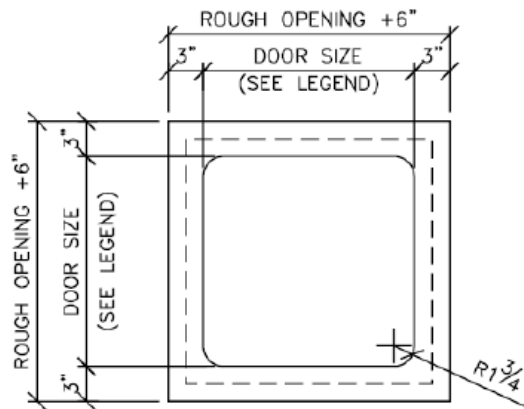

SIDE VIEW

DOOR FLANGE DETAIL

TYP. PANEL ELEVATION

DOOR SIZE LEGEND

- 9" X 9"
- 12" X 12"
- 16" X 16"
- 18" X 18"
- 24" X 24"
- 22" X 30"
- 30" X 30"

DROP-IN ACCESS PANEL
SINGLE/DOUBLE STUD INSTALLATION

This drawing is the property of Wind-lock® Corp and shall not be reproduced, copied, lent or disposed of directly or indirectly nor used for any purpose other than that for which it is specifically furnished. Reproduction or use of this document without written permission of Wind-lock Corp® is illegal and will be prosecuted under the law.