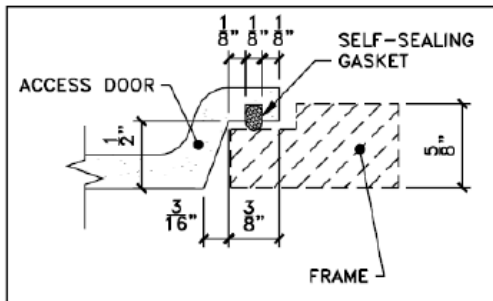

SIDE VIEW

DOOR FLANGE DETAIL

TYP. PANEL ELEVATION

DOOR SIZE LEGEND

- 9" X 9"
- 12" X 12"
- 16" X 16"
- 18" X 18"
- 24" X 24"
- 22" X 30"
- 30" X 30"

DROP-IN ACCESS PANEL
SINGLE/DOUBLE STUD INSTALLATION

This drawing is the property of Wind-lock® Corp and shall not be reproduced, copied, lent or disposed of directly or indirectly nor used for any purpose other than that for which it is specifically furnished. Reproduction or use of this document without written permission of Wind-lock Corp® is illegal and will be prosecuted under the law.