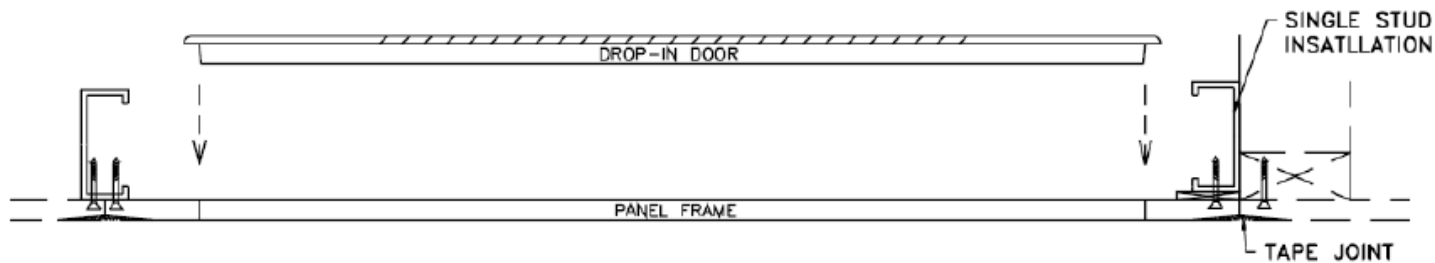

SIDE VIEW

DOOR FLANGE DETAIL

TYP. PANEL ELEVATION

DOOR SIZE LEGEND

- 9" X 9"
- 12" X 12"
- 16" X 16"
- 18" X 18"
- 24" X 24"
- 22" X 30"
- 30" X 30"

DROP-IN ACCESS PANEL
SINGLE/DOUBLE STUD INSTALLATION

This drawing is the property of Wind-lock® Corp and shall not be reproduced, copied, lent or disposed of directly or indirectly nor used for any purpose other than that for which it is specifically furnished. Reproduction or use of this document without written permission of Wind-lock Corp® is illegal and will be prosecuted under the law.