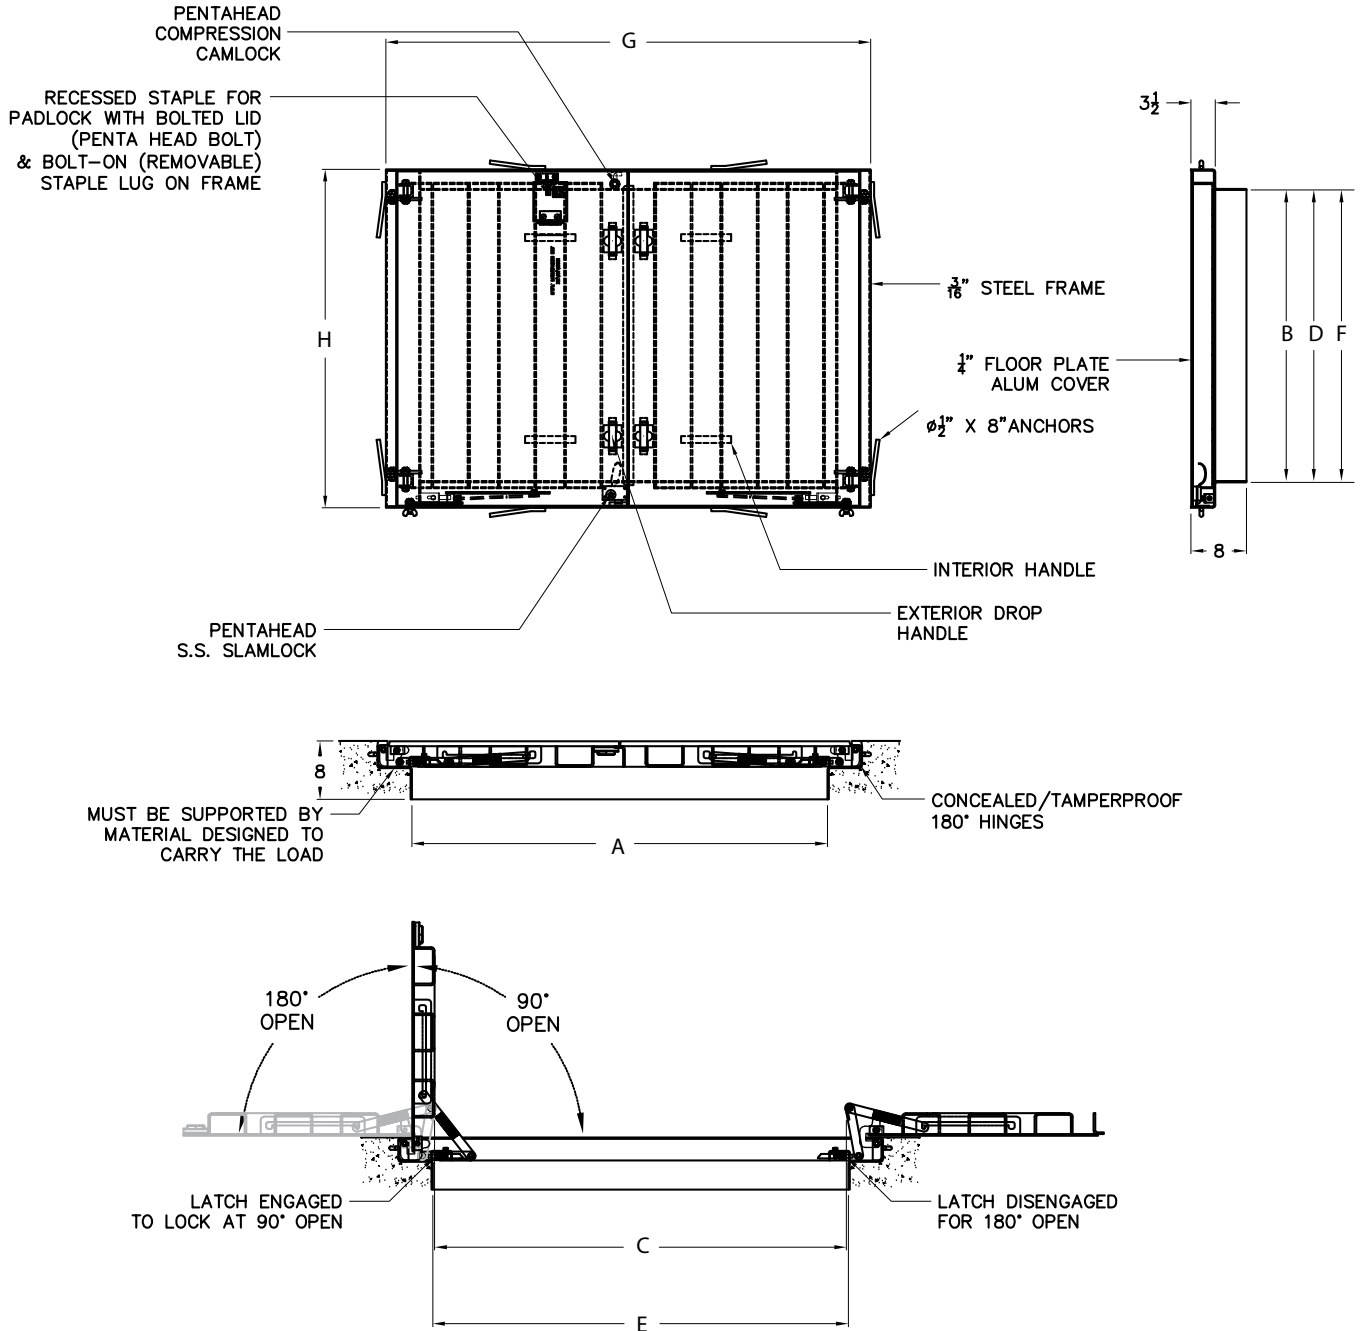

## UTILITY ACCESS FLOOR DOOR DOUBLE-LEAF

NOMINAL DOOR SIZE	FRAME OPENING		CLEAR OPENING AT 90°		CLEAR OPENING AT 180°		OVERALL SIZE		WEIGHT	
	in. (mm)	A in. (mm)	B in. (mm)	C in. (mm)	D in. (mm)	E in. (mm)	F in. (mm)	G in. (mm)		H in. (mm)
48 x 48 (1220 x 1220)	48 (1220)	48 (1220)	47 7/16 (1216)	48 (1220)	48 (1220)	48 (1220)	48 (1220)	58 (1473)	54 7/8 (1394)	
48 x 72 (1220 x 1829)	72 (1829)	48 (1220)	71 7/16 (1824)	48 (1220)	72 (1829)	48 (1220)	48 (1220)	82 (2082)	54 7/8 (1394)	
60 x 60 (1524 x 1524)	60 (1524)	60 (1524)	59 7/16 (1521)	60 (1524)	60 (1524)	60 (1524)	60 (1524)	70 (1778)	66 7/8 (1698)	