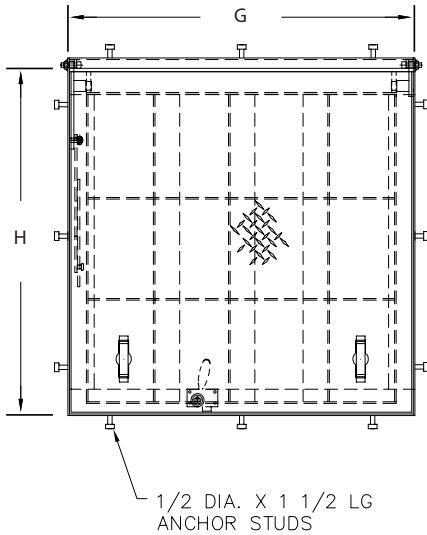

## UTILITY ACCESS FLOOR DOOR SINGLE-LEAF

NOMINAL DOOR SIZE	FRAME OPENING		CLEAR OPENING AT 90°		CLEAR OPENING AT 180°		OVERALL SIZE		WEIGHT
in. (mm)	A in. (mm)	B in. (mm)	C in. (mm)	D in. (mm)	E in. (mm)	F in. (mm)	G in. (mm)	H in. (mm)	LBS. (KG)
30 x 30 (762 x 762)	30 (762)	30 (762)	29 7/8 (747)	30 (762)	30 (762)	30 (762)	40 (1016)	36 7/8 (936)	
30 x 36 (762 x 914)	36 (914)	30 (762)	35 7/8 (889)	36 (914)	36 (914)	36 (914)	46 (1168)	36 7/8 (936)	
36 x 36 (914 x 914)	36 (914)	36 (914)	35 7/8 (889)	36 (914)	36 (914)	36 (914)	46 (1168)	42 7/8 (1089)	
36 x 60 (914 x 1524)	60 (1524)	36 (914)	59 7/8 (1255)	60 (1524)	60 (1524)	60 (1524)	70 (1778)	42 7/8 (1089)	
42 x 42 (1067 x 1067)	42 (1067)	42 (1067)	41 7/8 (1041)	42 (1067)	42 (1067)	42 (1067)	52 (1320)	48 7/8 (1219)	