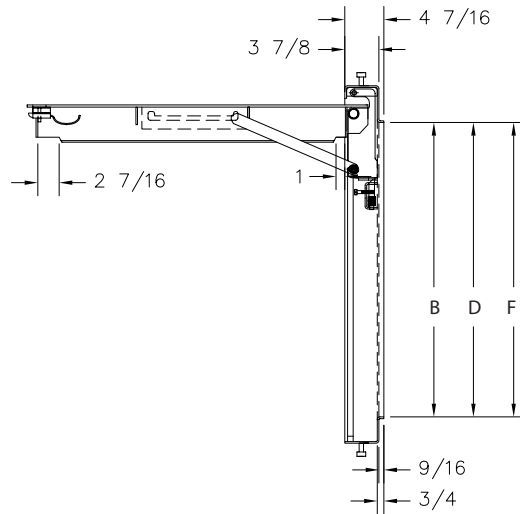

## UTILITY ACCESS FLOOR DOOR SINGLE-LEAF

NOMINAL DOOR SIZE	FRAME OPENING		CLEAR OPENING AT 90°		CLEAR OPENING AT 180°		OVERALL SIZE		WEIGHT
in. (mm)	A in. (mm)	B in. (mm)	C in. (mm)	D in. (mm)	E in. (mm)	F in. (mm)	G in. (mm)	H in. (mm)	LBS. (KG)
30 x 30 (762 x 762)	30 (762)	30 (762)	29 7/8 (747)	30 (762)	30 (762)	30 (762)	40 (1016)	36 7/8 (936)	
30 x 36 (762 x 914)	36 (914)	30 (762)	35 7/8 (889)	36 (914)	36 (914)	36 (914)	46 (1168)	36 7/8 (936)	
36 x 36 (914 x 914)	36 (914)	36 (914)	35 7/8 (889)	36 (914)	36 (914)	36 (914)	46 (1168)	42 7/8 (1089)	
36 x 60 (914 x 1524)	60 (1524)	36 (914)	59 7/8 (1255)	60 (1524)	60 (1524)	60 (1524)	70 (1778)	42 7/8 (1089)	
42 x 42 (1067 x 1067)	42 (1067)	42 (1067)	41 7/8 (1041)	42 (1067)	42 (1067)	42 (1067)	52 (1320)	48 7/8 (1219)	