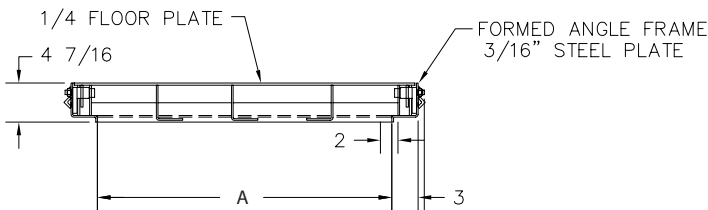

## UTILITY ACCESS FLOOR DOOR SINGLE-LEAF

NOMINAL DOOR SIZE	FRAME OPENING		CLEAR OPENING AT 90°		CLEAR OPENING AT 180°		OVERALL SIZE		WEIGHT
in. (mm)	A in. (mm)	B in. (mm)	C in. (mm)	D in. (mm)	E in. (mm)	F in. (mm)	G in. (mm)	H in. (mm)	LBS. (KG)
30 x 30 (762 x 762)	30 (762)	30 (762)	29 7/8 (747)	30 (762)	30 (762)	30 (762)	40 (1016)	36 7/8 (936)	
30 x 36 (762 x 914)	36 (914)	30 (762)	35 7/8 (889)	36 (914)	36 (914)	36 (914)	46 (1168)	36 7/8 (936)	
36 x 36 (914 x 914)	36 (914)	36 (914)	35 7/8 (889)	36 (914)	36 (914)	36 (914)	46 (1168)	42 7/8 (1089)	
36 x 60 (914 x 1524)	60 (1524)	36 (914)	59 7/8 (1255)	60 (1524)	60 (1524)	60 (1524)	70 (1778)	42 7/8 (1089)	
42 x 42 (1067 x 1067)	42 (1067)	42 (1067)	41 7/8 (1041)	42 (1067)	42 (1067)	42 (1067)	52 (1320)	48 7/8 (1219)	