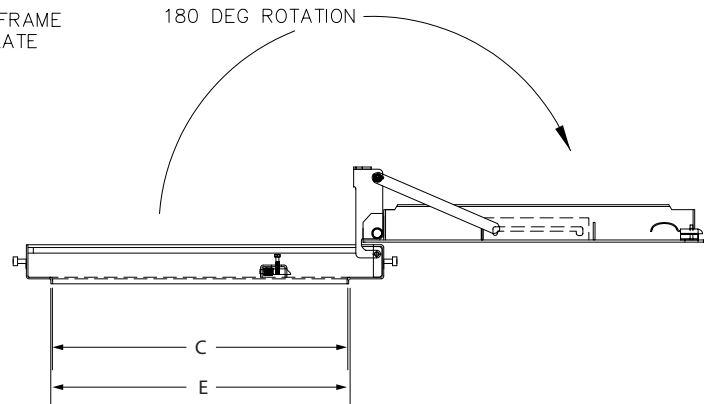

## UTILITY ACCESS FLOOR DOOR SINGLE-LEAF

NOMINAL DOOR SIZE	FRAME OPENING		CLEAR OPENING AT 90°		CLEAR OPENING AT 180°		OVERALL SIZE		WEIGHT
in. (mm)	A in. (mm)	B in. (mm)	C in. (mm)	D in. (mm)	E in. (mm)	F in. (mm)	G in. (mm)	H in. (mm)	LBS. (KG)
30 x 30 (762 x 762)	30 (762)	30 (762)	29 7/8 (747)	30 (762)	30 (762)	30 (762)	40 (1016)	36 7/8 (936)	
30 x 36 (762 x 914)	36 (914)	30 (762)	35 7/8 (889)	36 (914)	36 (914)	36 (914)	46 (1168)	36 7/8 (936)	
36 x 36 (914 x 914)	36 (914)	36 (914)	35 7/8 (889)	36 (914)	36 (914)	36 (914)	46 (1168)	42 7/8 (1089)	
36 x 60 (914 x 1524)	60 (1524)	36 (914)	59 7/8 (1255)	60 (1524)	60 (1524)	60 (1524)	70 (1778)	42 7/8 (1089)	
42 x 42 (1067 x 1067)	42 (1067)	42 (1067)	41 7/8 (1041)	42 (1067)	42 (1067)	42 (1067)	52 (1320)	48 7/8 (1219)	